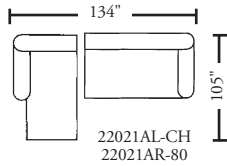

## Suggested Configurations WITH WALL SPACE MEASUREMENTS

22021-80  
Sofa  
H: 26 D: 42 W: 100

22021AL-63  
Arm Left Small Sofa  
H: 26 D: 42 W: 73

22021-54  
Loveseat  
H: 26 D: 42 W: 74

22021-32  
Chair  
H: 26 D: 42 W: 52