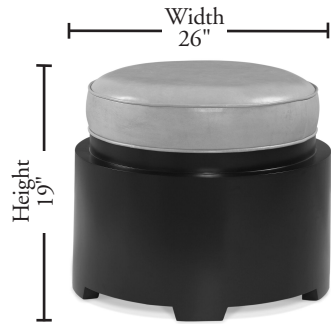

BLANCHARD™

1326R-O
26" Ottoman
H: 19 D: 26 W: 26

1336R-O
36" Ottoman
H: 19 D: 36 W: 36

Available only in Coffee Bean wood base finish.