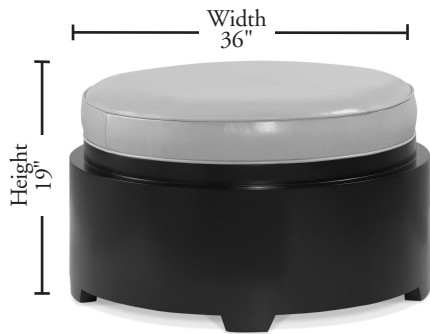

BLANCHARD™

1326R-O
26" Ottoman
H: 19 D: 26 W: 26

1336R-O
36" Ottoman
H: 19 D: 36 W: 36

Available only in Coffee Bean wood base finish.