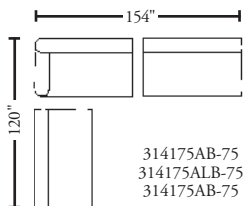

C A N D E M I R

ELITE LEATHER COMPANY

CANDEMIR™

Suggested Configurations

WITH WALL SPACE MEASUREMENTS

314175AB-75
314175ALB-75
314175AB-75

(As shown.)

314175AB-75
314175-CR
314175AB-75

314175AB-75
Armless Day Bed
H: 30 D: 43 W: 76

314175ALB-75
Arm Left Day Bed
H: 30 D: 43 W: 78

314175ARB-75
Arm Right Day Bed
H: 30 D: 43 W: 78

314175-O
Square Ottoman
H: 19 D: 42 W: 42

314175-CR
Square Corner
H: 30 D: 43 W: 43

314175B-O
Bench
H: 19 D: 25 W: 61

1226R-O
Pouf Ottoman
H: 12 D: 26 W: 26

Pouf ottoman option.

Seat cushions on the Armless and Arm Right/Arm Left Day Beds are the approximate size of a twin mattress. Standard nailhead is Z finish. Also available in French Natural and Antique Bronze. Throw pillows not included.

Drawings are not to scale.