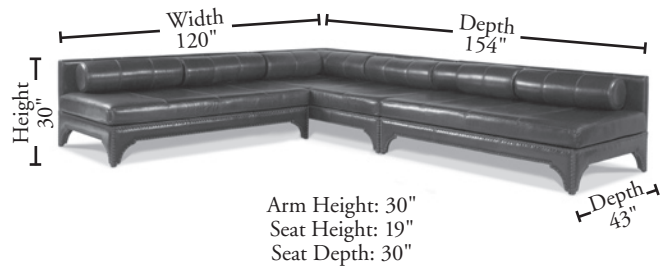

C A N D E M I R

ELITE LEATHER COMPANY

CANDEMIR™

Suggested Configurations

WITH WALL SPACE MEASUREMENTS

314175AB-75
314175ALB-75
314175AB-75

(As shown.)

314175AB-75
314175-CR
314175AB-75

314175AB-75
Armless Day Bed
H: 30 D: 43 W: 76

314175ALB-75
Arm Left Day Bed
H: 30 D: 43 W: 78

314175ARB-75
Arm Right Day Bed
H: 30 D: 43 W: 78

314175-O
Square Ottoman
H: 19 D: 42 W: 42

314175-CR
Square Corner
H: 30 D: 43 W: 43

314175B-O
Bench
H: 19 D: 25 W: 61

1226R-O
Pouf Ottoman
H: 12 D: 26 W: 26

Pouf ottoman option.

Seat cushions on the Armless and Arm Right/Arm Left Day Beds are the approximate size of a twin mattress. Standard nailhead is Z finish. Also available in French Natural and Antique Bronze. Throw pillows not included.