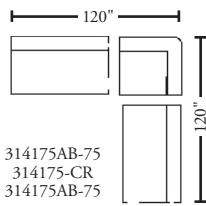

C A N D E M I R

ELITE LEATHER COMPANY

CANDEMIR™

Suggested Configurations

WITH WALL SPACE MEASUREMENTS

314175AB-75
314175ALB-75
314175AB-75

(As shown.)

314175AB-75
314175-CR
314175AB-75

314175AB-75
Armless Day Bed
H: 30 D: 43 W: 76

314175ALB-75
Arm Left Day Bed
H: 30 D: 43 W: 78

314175ARB-75
Arm Right Day Bed
H: 30 D: 43 W: 78

314175-O
Square Ottoman
H: 19 D: 42 W: 42

314175-CR
Square Corner
H: 30 D: 43 W: 43

314175B-O
Bench
H: 19 D: 25 W: 61

1226R-O
Pouf Ottoman
H: 12 D: 26 W: 26

Pouf ottoman option.

Seat cushions on the Armless and Arm Right/Arm Left Day Beds are the approximate size of a twin mattress. Standard nailhead is Z finish. Also available in French Natural and Antique Bronze. Throw pillows not included.

Drawings are not to scale.