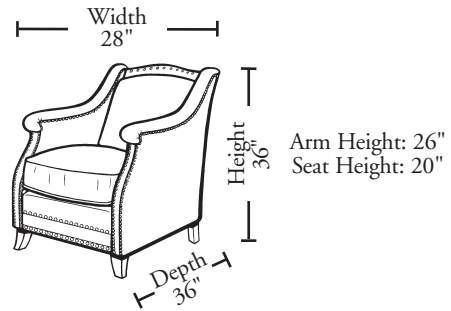

C A S T L E
R O C K

elite®

ELITE LEATHER COMPANY

CASTLE ROCK™

32005-22
Chair
H: 36 D: 36 W: 28

32005-O
Ottoman
H: 18 D: 21 W: 21