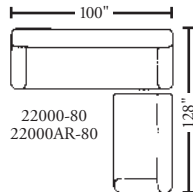

CENTURY CITY

elite®

ELITE LEATHER COMPANY

CENTURY CITY™

Suggested Configurations WITH WALL SPACE MEASUREMENTS

Arm Height: 27"
Seat Height: 21"
Seat Depth: 21"

22000AL-80
22000AR-CH

(As shown.)

22000AL-CH
22000AR-54

22000-80
22000A-80
22000-80

22000-80
22000AR-80

22000-80
22000A-80
22000AR-CH

22000AL-54
22000-80

22000-80
Sofa
H: 34 D: 38 W: 100

22000-54
Loveseat
H: 34 D: 38 W: 74

22000A-26
Armless Chair
H: 34 D: 38 W: 27

22000-O
Ottoman
H: 20 D: 38 W: 38

22000BC-2S
Double Bookcase
H: 26 D: 10 W: 42

22000AL-80
Arm Left Sofa
H: 34 D: 38 W: 90

22000AL-54
Arm Left Loveseat
H: 34 D: 38 W: 64

22000AL-CH
Arm Left Chaise
H: 34 D: 90 W: 38