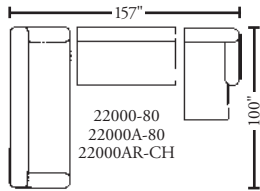

CENTURY CITY

elite®

ELITE LEATHER COMPANY

CENTURY CITY™

Suggested Configurations WITH WALL SPACE MEASUREMENTS

Arm Height: 27"
Seat Height: 21"
Seat Depth: 21"

22000AL-80
22000AR-CH

(As shown.)

22000AL-CH
22000AR-54

22000-80
22000A-80
22000-80

22000-80
22000AR-80

22000-80
22000A-80
22000AR-CH

22000AL-54
22000-80

22000-80
Sofa
H: 34 D: 38 W: 100

22000-54
Loveseat
H: 34 D: 38 W: 74

22000A-26
Armless Chair
H: 34 D: 38 W: 27

22000-O
Ottoman
H: 20 D: 38 W: 38

22000BC-2S
Double Bookcase
H: 26 D: 10 W: 42

22000AL-80
Arm Left Sofa
H: 34 D: 38 W: 90

22000AL-54
Arm Left Loveseat
H: 34 D: 38 W: 64

22000AL-CH
Arm Left Chaise
H: 34 D: 90 W: 38

22000SQSB-O
Storage Ottoman
H: 20 D: 38 W: 38

22000-69
Small Sofa
H: 34 D: 38 W: 89

22000AR-80
Arm Right Sofa
H: 34 D: 38 W: 90

22000AR-54
Arm Right Loveseat
H: 34 D: 38 W: 64

22000AR-CH
Arm Right Chaise
H: 34 D: 90 W: 38