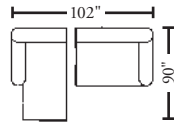

CENTURY CITY

elite®

ELITE LEATHER COMPANY

CENTURY CITY™

Suggested Configurations WITH WALL SPACE MEASUREMENTS

Arm Height: 27"
Seat Height: 21"
Seat Depth: 21"

22000AL-80
22000AR-CH

(As shown.)

22000AL-CH
22000AR-54

22000-80
22000A-80
22000-80

22000-80
22000AR-80

22000-80
22000A-80
22000AR-CH

22000AL-54
22000-80

22000-80
Sofa
H: 34 D: 38 W: 100

22000-54
Loveseat
H: 34 D: 38 W: 74

22000A-26
Armless Chair
H: 34 D: 38 W: 27

22000-O
Ottoman
H: 20 D: 38 W: 38

22000BC-2S
Double Bookcase
H: 26 D: 10 W: 42

22000AL-80
Arm Left Sofa
H: 34 D: 38 W: 90

22000AL-54
Arm Left Loveseat
H: 34 D: 38 W: 64

22000AL-CH
Arm Left Chaise
H: 34 D: 90 W: 38

22000SQSB-O
Storage Ottoman
H: 20 D: 38 W: 38

22000-69
Small Sofa
H: 34 D: 38 W: 89

22000AR-80
Arm Right Sofa
H: 34 D: 38 W: 90

22000AR-54
Arm Right Loveseat
H: 34 D: 38 W: 64

22000AR-CH
Arm Right Chaise
H: 34 D: 90 W: 38