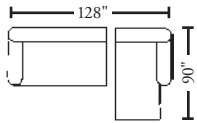

CENTURY CITY

elite®

ELITE LEATHER COMPANY

CENTURY CITY™

Suggested Configurations WITH WALL SPACE MEASUREMENTS

Arm Height: 27"
Seat Height: 21"
Seat Depth: 21"

22000AL-80
22000AR-CH

(As shown.)

22000AL-CH
22000AR-54

22000-80
22000A-80
22000-80

22000-80
22000AR-80

22000-80
22000A-80
22000AR-CH

22000AL-54
22000-80

22000-80
Sofa
H: 34 D: 38 W: 100

22000-54
Loveseat
H: 34 D: 38 W: 74

22000A-26
Armless Chair
H: 34 D: 38 W: 27

22000-O
Ottoman
H: 20 D: 38 W: 38

22000BC-2S
Double Bookcase
H: 26 D: 10 W: 42

22000AL-80
Arm Left Sofa
H: 34 D: 38 W: 90

22000AL-54
Arm Left Loveseat
H: 34 D: 38 W: 64

22000AL-CH
Arm Left Chaise
H: 34 D: 90 W: 38

22000SQSB-O
Storage Ottoman
H: 20 D: 38 W: 38

22000-69
Small Sofa
H: 34 D: 38 W: 89

22000AR-80
Arm Right Sofa
H: 34 D: 38 W: 90

22000AR-54
Arm Right Loveseat
H: 34 D: 38 W: 64

22000AR-CH
Arm Right Chaise
H: 34 D: 90 W: 38