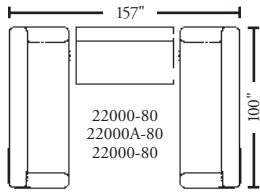

CENTURY CITY

elite®

ELITE LEATHER COMPANY

CENTURY CITY™

Suggested Configurations WITH WALL SPACE MEASUREMENTS

Arm Height: 27"
Seat Height: 21"
Seat Depth: 21"

22000AL-80
22000AR-CH

(As shown.)

22000AL-CH
22000AR-54

22000-80
22000A-80
22000-80

22000-80
22000AR-80

22000-80
22000A-80
22000AR-CH

22000AL-54
22000-80

22000-80
Sofa
H: 34 D: 38 W: 100

22000-54
Loveseat
H: 34 D: 38 W: 74

22000A-26
Armless Chair
H: 34 D: 38 W: 27

22000-O
Ottoman
H: 20 D: 38 W: 38

22000BC-2S
Double Bookcase
H: 26 D: 10 W: 42

22000AL-80
Arm Left Sofa
H: 34 D: 38 W: 90

22000AL-54
Arm Left Loveseat
H: 34 D: 38 W: 64

22000AL-CH
Arm Left Chaise
H: 34 D: 90 W: 38

22000SQSB-O
Storage Ottoman
H: 20 D: 38 W: 38

22000-69
Small Sofa
H: 34 D: 38 W: 89

22000AR-80
Arm Right Sofa
H: 34 D: 38 W: 90

22000AR-54
Arm Right Loveseat
H: 34 D: 38 W: 64

22000AR-CH
Arm Right Chaise
H: 34 D: 90 W: 38