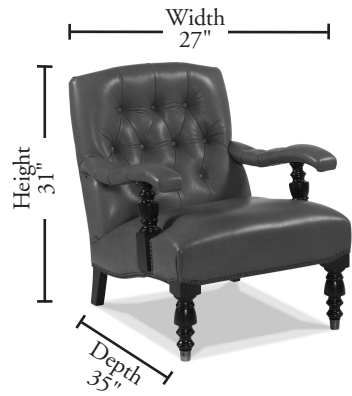

FLORES™

Arm Height: 22"
Seat Height: 17"
Seat Depth: 23"

2054-24
Chair
H: 31 D: 35 W: 27

Available only in Walnut wood finish.
Standard seating is high-density polyurethane foam.
No additional seating options are available.