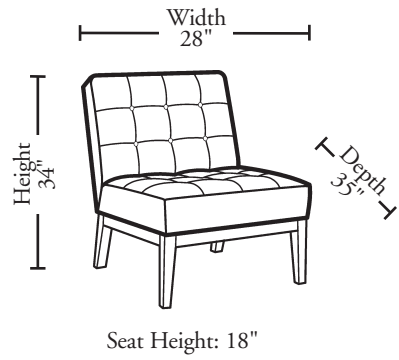

# GREENWICH™

22019A-26  
Armless Chair  
H: 34 D: 35 W: 28

Standard wood finish for base is Coffee Bean. Also available in Walnut. No additional wood finishes are available.