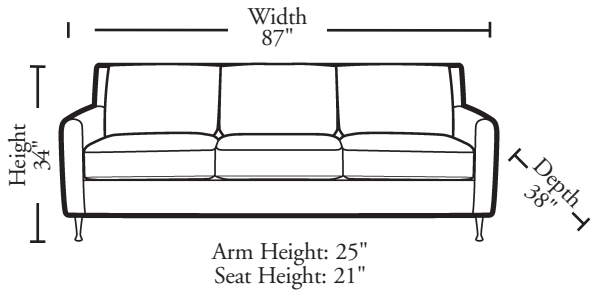

L A B R E A

LA BREA™

27007-80
Sofa
H: 34 D: 38 W: 87

27007-44
Loveseat
H: 34 D: 38 W: 51

27007-28
Chair
H: 34 D: 38 W: 35

27007-O
Ottoman
H: 24 D: 24 W: 20

27007-67
Small Scale Sofa
H: 34 D: 38 W: 74

Also available with wood leg option.