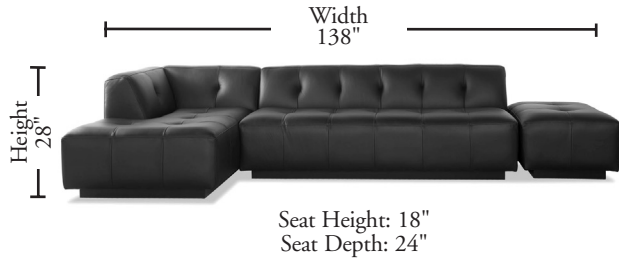

L O S F E L I Z

elite®

ELITE LEATHER COMPANY

LOS FELIZ™

Suggested Configurations WITH WALL SPACE MEASUREMENTS

23007-72
Armless Sofa
H: 28 D: 38 W: 74

23007AL-CH
Arm Left Chaise
H: 28 D: 63 W: 38

23007AR-CH
Arm Right Chaise
H: 28 D: 63 W: 38

23007-O
Ottoman
H: 18 D: 38 W: 26

23007SQ-O
Square Ottoman
H: 17 D: 38 W: 38

Standard wood finish is Coffee Bean. No other wood finishes are available.