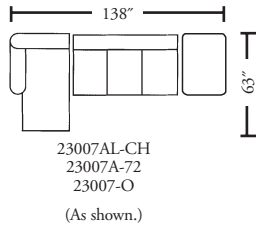

L O S F E L I Z

elite®

ELITE LEATHER COMPANY

LOS FELIZ™

Suggested Configurations WITH WALL SPACE MEASUREMENTS

23007-72
Armless Sofa
H: 28 D: 38 W: 74

23007AL-CH
Arm Left Chaise
H: 28 D: 63 W: 38

23007AR-CH
Arm Right Chaise
H: 28 D: 63 W: 38

23007-O
Ottoman
H: 18 D: 38 W: 26

23007SQ-O
Square Ottoman
H: 17 D: 38 W: 38

Standard wood finish is Coffee Bean. No other wood finishes are available.