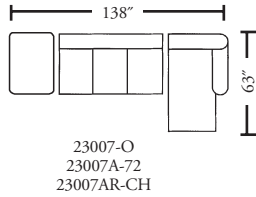

L O S F E L I Z

elite®

ELITE LEATHER COMPANY

LOS FELIZ™

Suggested Configurations WITH WALL SPACE MEASUREMENTS

23007-72
Armless Sofa
H: 28 D: 38 W: 74

23007AL-CH
Arm Left Chaise
H: 28 D: 63 W: 38

23007AR-CH
Arm Right Chaise
H: 28 D: 63 W: 38

23007-O
Ottoman
H: 18 D: 38 W: 26

23007SQ-O
Square Ottoman
H: 17 D: 38 W: 38

Standard wood finish is Coffee Bean. No other wood finishes are available.