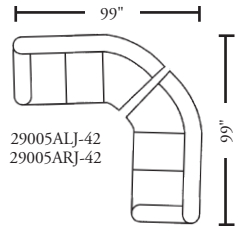

M E R C E D

elite®

ELITE LEATHER COMPANY

MERCED™

Suggested Configurations

WITH WALL SPACE MEASUREMENTS

29005-63
Sofa
H: 36 D: 38 W: 84

29005-42
Loveseat
H: 36 D: 38 W: 63

29005-22
Chair
H: 36 D: 38 W: 44

29005-O
Ottoman
H: 18 D: 25 W: 25

29005B-63
Full Sleeper
H: 36 D: 38 W: 84

29005ALJ-42
Arm Left "J"
H: 36 D: 38 W: 99

29005ARJ-42
Arm Right "J"
H: 36 D: 38 W: 99