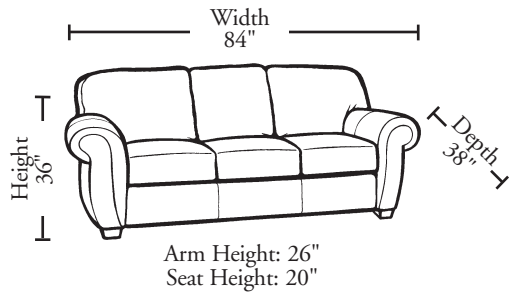

M E R C E D

elite®

ELITE LEATHER COMPANY

MERCED™

Suggested Configurations

WITH WALL SPACE MEASUREMENTS

29005-63
Sofa
H: 36 D: 38 W: 84

29005-42
Loveseat
H: 36 D: 38 W: 63

29005-22
Chair
H: 36 D: 38 W: 44

29005-O
Ottoman
H: 18 D: 25 W: 25

29005B-63
Full Sleeper
H: 36 D: 38 W: 84

29005ALJ-42
Arm Left "J"
H: 36 D: 38 W: 99

29005ARJ-42
Arm Right "J"
H: 36 D: 38 W: 99