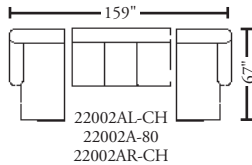

M I L A N

elite®

ELITE LEATHER COMPANY

MILAN™

Suggested Configurations WITH WALL SPACE MEASUREMENTS

22002AL-80
22002RS-81

(As shown.)

22002LS-81
22002AR-54

22002LS-81
22002A-80
22002RS-81

22002AL-CH
22002A-80
22002AR-CH

22002AL-80
22002AR-CH

22002AL-CH
22002A-54
22002RS-81

22002-80
Sofa
H: 31 D: 39 W: 102

22002-54
Loveseat
H: 31 D: 39 W: 76

22002-28
Chair
H: 31 D: 39 W: 50

22002-O
Ottoman
H: 19 D: 23 W: 30

22002AL-80
Arm Left Sofa
H: 31 D: 39 W: 91

22002AL-54
Arm Left Loveseat
H: 31 D: 39 W: 66

22002AL-28
Arm Left Chair
H: 31 D: 39 W: 39

22002AR-80
Arm Right Sofa
H: 31 D: 39 W: 91

22002LS-81
Arm Left
Right Return
H: 31 D: 39 W: 100

22002AL-CH
Arm Left Chaise
H: 31 D: 67 W: 39

22002RS-81
Arm Right
Left Return
H: 31 D: 39 W: 100

22002AR-CH
Arm Right Chaise
H: 31 D: 67 W: 39

For this style only, you may specify if you would like complementing or contrasting thread. Should you choose contrasting, your choices are black, white or gold brown. Heavier thread is also available on this style in black or white.