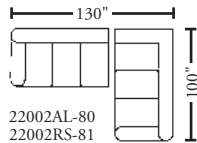

M I L A N

elite®

ELITE LEATHER COMPANY

MILAN™

Suggested Configurations WITH WALL SPACE MEASUREMENTS

22002AL-80
22002RS-81

(As shown.)

22002LS-81
22002AR-54

22002LS-81
22002A-80
22002RS-81

22002AL-CH
22002A-80
22002AR-CH

22002AL-80
22002AR-CH

22002AL-CH
22002A-54
22002RS-81

22002-80
Sofa
H: 31 D: 39 W: 102

22002-54
Loveseat
H: 31 D: 39 W: 76

22002-28
Chair
H: 31 D: 39 W: 50

22002-O
Ottoman
H: 19 D: 23 W: 30

22002AL-80
Arm Left Sofa
H: 31 D: 39 W: 91

22002AL-54
Arm Left Loveseat
H: 31 D: 39 W: 66

22002AL-28
Arm Left Chair
H: 31 D: 39 W: 39

22002AR-80
Arm Right Sofa
H: 31 D: 39 W: 91

22002LS-81
Arm Left
Right Return
H: 31 D: 39 W: 100

22002AL-CH
Arm Left Chaise
H: 31 D: 67 W: 39

22002RS-81
Arm Right
Left Return
H: 31 D: 39 W: 100

22002AR-CH
Arm Right Chaise
H: 31 D: 67 W: 39

For this style only, you may specify if you would like complementing or contrasting thread. Should you choose contrasting, your choices are black, white or gold brown. Heavier thread is also available on this style in black or white.