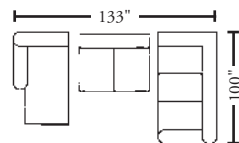

M I L A N

elite®

ELITE LEATHER COMPANY

MILAN™

Suggested Configurations WITH WALL SPACE MEASUREMENTS

22002AL-80
22002RS-81

(As shown.)

22002LS-81
22002AR-54

22002LS-81
22002A-80
22002RS-81

22002AL-CH
22002A-80
22002AR-CH

22002AL-80
22002AR-CH

22002AL-CH
22002A-54
22002RS-81

22002-80
Sofa
H: 31 D: 39 W: 102

22002-54
Loveseat
H: 31 D: 39 W: 76

22002-28
Chair
H: 31 D: 39 W: 50

22002-O
Ottoman
H: 19 D: 23 W: 30

22002AL-80
Arm Left Sofa
H: 31 D: 39 W: 91

22002AL-54
Arm Left Loveseat
H: 31 D: 39 W: 66

22002AL-28
Arm Left Chair
H: 31 D: 39 W: 39

22002AR-80
Arm Right Sofa
H: 31 D: 39 W: 91

22002LS-81
Arm Left
Right Return
H: 31 D: 39 W: 100

22002AL-CH
Arm Left Chaise
H: 31 D: 67 W: 39

22002RS-81
Arm Right
Left Return
H: 31 D: 39 W: 100

22002AR-CH
Arm Right Chaise
H: 31 D: 67 W: 39

For this style only, you may specify if you would like complementing or contrasting thread. Should you choose contrasting, your choices are black, white or gold brown. Heavier thread is also available on this style in black or white.