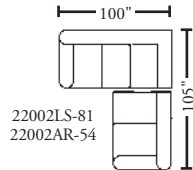

M I L A N

elite®

ELITE LEATHER COMPANY

MILAN™

Suggested Configurations WITH WALL SPACE MEASUREMENTS

22002AL-80
22002RS-81

(As shown.)

22002LS-81
22002AR-54

22002LS-81
22002A-80
22002RS-81

22002AL-CH
22002A-80
22002AR-CH

22002AL-80
22002AR-CH

22002AL-CH
22002A-54
22002RS-81

22002-80
Sofa
H: 31 D: 39 W: 102

22002-54
Loveseat
H: 31 D: 39 W: 76

22002-28
Chair
H: 31 D: 39 W: 50

22002-O
Ottoman
H: 19 D: 23 W: 30

22002AL-80
Arm Left Sofa
H: 31 D: 39 W: 91

22002AL-54
Arm Left Loveseat
H: 31 D: 39 W: 66

22002AL-28
Arm Left Chair
H: 31 D: 39 W: 39

22002AR-80
Arm Right Sofa
H: 31 D: 39 W: 91

22002LS-81
Arm Left
Right Return
H: 31 D: 39 W: 100

22002AL-CH
Arm Left Chaise
H: 31 D: 67 W: 39

22002RS-81
Arm Right
Left Return
H: 31 D: 39 W: 100

22002AR-CH
Arm Right Chaise
H: 31 D: 67 W: 39

For this style only, you may specify if you would like complementing or contrasting thread. Should you choose contrasting, your choices are black, white or gold brown. Heavier thread is also available on this style in black or white.