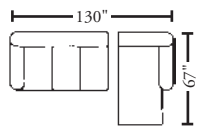

M I L A N

elite®

ELITE LEATHER COMPANY

MILAN™

Suggested Configurations WITH WALL SPACE MEASUREMENTS

22002AL-80
22002RS-81

(As shown.)

22002LS-81
22002AR-54

22002LS-81
22002A-80
22002RS-81

22002AL-CH
22002A-80
22002AR-CH

22002AL-80
22002AR-CH

22002AL-CH
22002A-54
22002RS-81

22002-80
Sofa
H: 31 D: 39 W: 102

22002-54
Loveseat
H: 31 D: 39 W: 76

22002-28
Chair
H: 31 D: 39 W: 50

22002-O
Ottoman
H: 19 D: 23 W: 30

22002AL-80
Arm Left Sofa
H: 31 D: 39 W: 91

22002AL-54
Arm Left Loveseat
H: 31 D: 39 W: 66

22002AL-28
Arm Left Chair
H: 31 D: 39 W: 39

22002AR-80
Arm Right Sofa
H: 31 D: 39 W: 91

22002LS-81
Arm Left
Right Return
H: 31 D: 39 W: 100

22002AL-CH
Arm Left Chaise
H: 31 D: 67 W: 39

22002RS-81
Arm Right
Left Return
H: 31 D: 39 W: 100

22002AR-CH
Arm Right Chaise
H: 31 D: 67 W: 39

For this style only, you may specify if you would like complementing or contrasting thread. Should you choose contrasting, your choices are black, white or gold brown. Heavier thread is also available on this style in black or white.