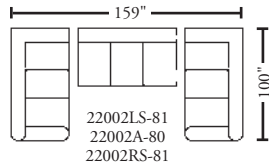

M I L A N

elite®

ELITE LEATHER COMPANY

MILAN™

Suggested Configurations WITH WALL SPACE MEASUREMENTS

22002AL-80
22002RS-81

(As shown.)

22002LS-81
22002AR-54

22002LS-81
22002A-80
22002RS-81

22002AL-CH
22002A-80
22002AR-CH

22002AL-80
22002AR-CH

22002AL-CH
22002A-54
22002RS-81

22002-80
Sofa
H: 31 D: 39 W: 102

22002-54
Loveseat
H: 31 D: 39 W: 76

22002-28
Chair
H: 31 D: 39 W: 50

22002-O
Ottoman
H: 19 D: 23 W: 30

22002AL-80
Arm Left Sofa
H: 31 D: 39 W: 91

22002AL-54
Arm Left Loveseat
H: 31 D: 39 W: 66

22002AL-28
Arm Left Chair
H: 31 D: 39 W: 39

22002AR-80
Arm Right Sofa
H: 31 D: 39 W: 91

22002LS-81
Arm Left
Right Return
H: 31 D: 39 W: 100

22002AL-CH
Arm Left Chaise
H: 31 D: 67 W: 39

22002RS-81
Arm Right
Left Return
H: 31 D: 39 W: 100

22002AR-CH
Arm Right Chaise
H: 31 D: 67 W: 39

For this style only, you may specify if you would like complementing or contrasting thread. Should you choose contrasting, your choices are black, white or gold brown. Heavier thread is also available on this style in black or white.