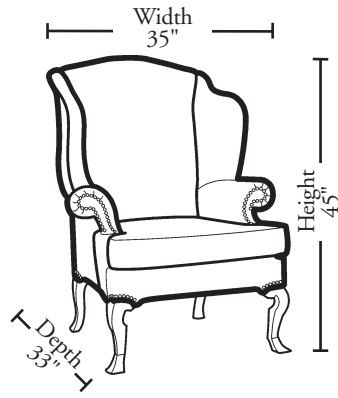

# MONTGOMERY™

Arm Height: 26"  
Seat Height: 20"

2044-24  
Wing Chair  
H: 45 D: 33 W: 35

2044-O  
Ottoman  
H: 19 D: 22 W: 33

Standard wood finish is Walnut. No additional wood finishes are available.  
Standard nailhead finish is Natural. Also available in Nickel-Plated finish.