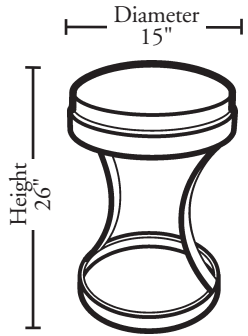

# OLIVER

*Lulu DK for Elite Leather*

15224CO-22ST  
Color Stool  
H: 26 D: 15

15224CR-22ST  
Chrome Stool  
H: 26 D: 15

Available in colors red, white, black, blue, yellow, green, cream and chrome finish.