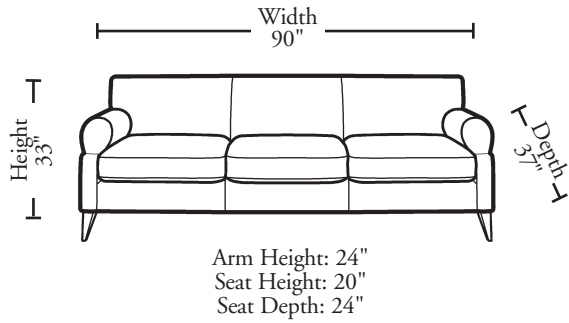

P A S A D E N A

ELITE LEATHER COMPANY

PASADENA™

24008-80
Sofa
H: 33 D: 37 W: 90

24008-54
Loveseat
H: 33 D: 37 W: 64

24008-26
Chair
H: 33 D: 37 W: 36

24008-O
Ottoman
H: 19 D: 22 W: 29

Standard wood finish is Coffee Bean.