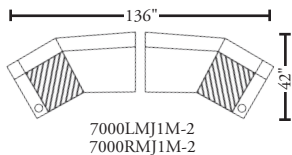

RITZ™

WITH WALL SPACE MEASUREMENTS

7000ALF2M-3
7000-WD
7000ARF1M-3

7000ALF2M-3
7000-WD
7000ARF2M-3

7000ALF1M-2
7000-WD
7000ARF1M-2

7000ALF1M-3
7000-WD
7000ARF1M-2

7000LMJ1M-2
7000RMJ1M-2

POWER

7000FFM-3
Power Sofa
H: 41 D: 42 W: 88

7000FFM-2
Power Loveseat
H: 41 D: 42 W: 62

7000FFM-1
Power Recliner
H: 41 D: 42 W: 38

7000ALF2M-3
Power Arm Left Sofa
w/ 2 Recliners
H: 41 D: 42 W: 80

7000ARF2M-3
Power Arm Right Sofa
w/ 2 Recliners
H: 41 D: 42 W: 80