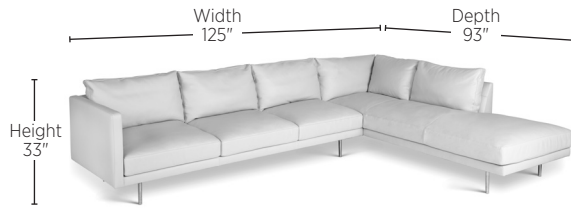

LUDLOW

EST. 1959
ELITE
LEATHER
COMPANY

LUDLOW™

Arm Height: 27"
 Seat Height: 17"
 Seat Depth: 21"

19016AL-87
 19016AR-CH

(As shown.)

19016AL-59
 19016AR-CH

19016AL-CH
 19016AR-87

19016AL-CH
 19016AR-59

19016-87
 Sofa
 H: 33 D: 35 W: 93

19016-24
 Chair
 H: 33 D: 35 W: 35

19016-O
 Ottoman
 H: XX D: 38 W: 38

19016AL-87
 Arm Left Sofa
 H: 33 D: 35 W: 90

19016AR-87
 Arm Right Sofa
 H: 33 D: 35 W: 90

19016AL-59
 Arm Left Loveseat
 H: 33 D: 35 W: 62

19016AR-59
 Arm Right Loveseat
 H: 33 D: 35 W: 62

19016AL-CH
 Arm Left Chaise
 H: 33 D: 93 W: 35

19016AR-CH
 Arm Right Chaise
 H: 33 D: 93 W: 35

STYLE NOTES

Down and Feather seating standard, excluding ottoman.
 Drawings are not to scale.