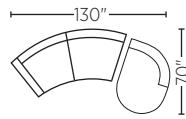

COMO

EST. 1959
ELITE
LEATHER
COMPANY

COMO™

Arm Height: 23"
 Seat Height: 16"
 Seat Depth: 22"

22049AL-60
 22049A-31
 22049AR44-CH

(As shown.)

22049AL-60
 22049A-31
 22049AR44-CH

22049AL-60
 22049AR-CH

22049AL-60
 22049AR44-CH

22049AL-60
 Arm Left Sofa
 H: 27 D: 38 W: 125

22049AR-60
 Arm Right Sofa
 H: 27 D: 38 W: 125

22049AL-CH
 Arm Left Chaise
 H: 27 D: 80 W: 54

22049AR-CH
 Arm Right Chaise
 H: 27 D: 80 W: 54

22049A-31
 Armless Chair
 H: 27 D: 38 W: 44

22049AL44-CH
 Arm Left Small Chaise
 H: 27 D: 70 W: 44

22049AR44-CH
 Arm Right Small Chaise
 H: 27 D: 70 W: 44

STYLE NOTES

Available in polished stainless steel legs only.
 Available in high resilient 1.8 density polyurethane foam seating only.
 Drawings are not to scale.