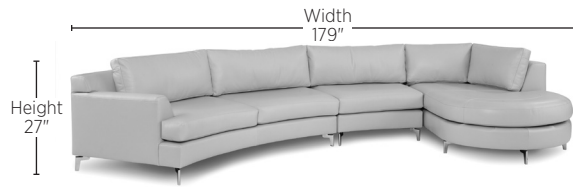

COMO

EST. 1959
ELITE
LEATHER
COMPANY

COMO™

Arm Height: 23"
 Seat Height: 16"
 Seat Depth: 22"

22049AL-60
 22049A-31
 22049AR44-CH

(As shown.)

22049AL-60
 22049A-31
 22049AR44-CH

22049AL-60
 22049AR-CH

22049AL-60
 22049AR44-CH

22049AL-60
 Arm Left Sofa
 H: 27 D: 38 W: 125

22049AR-60
 Arm Right Sofa
 H: 27 D: 38 W: 125

22049AL-CH
 Arm Left Chaise
 H: 27 D: 80 W: 54

22049AR-CH
 Arm Right Chaise
 H: 27 D: 80 W: 54

22049A-31
 Armless Chair
 H: 27 D: 38 W: 44

22049AL44-CH
 Arm Left Small Chaise
 H: 27 D: 70 W: 44

22049AR44-CH
 Arm Right Small Chaise
 H: 27 D: 70 W: 44

STYLE NOTES

Available in polished stainless steel legs only.
 Available in high resilient 1.8 density polyurethane foam seating only.
 Drawings are not to scale.