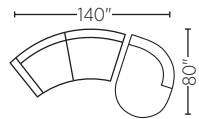

COMO

EST. 1959
ELITE
LEATHER
COMPANY

COMO™

Arm Height: 23"
 Seat Height: 16"
 Seat Depth: 22"

22049AL-60
 22049A-31
 22049AR44-CH

(As shown.)

22049AL-60
 22049A-31
 22049AR44-CH

22049AL-60
 22049AR-CH

22049AL-60
 22049AR44-CH

22049AL-60
 Arm Left Sofa
 H: 27 D: 38 W: 125

22049AR-60
 Arm Right Sofa
 H: 27 D: 38 W: 125

22049AL-CH
 Arm Left Chaise
 H: 27 D: 80 W: 54

22049AR-CH
 Arm Right Chaise
 H: 27 D: 80 W: 54

22049A-31
 Armless Chair
 H: 27 D: 38 W: 44

22049AL44-CH
 Arm Left Small Chaise
 H: 27 D: 70 W: 44

22049AR44-CH
 Arm Right Small Chaise
 H: 27 D: 70 W: 44

STYLE NOTES

Available in polished stainless steel legs only.
 Available in high resilient 1.8 density polyurethane foam seating only.
 Drawings are not to scale.