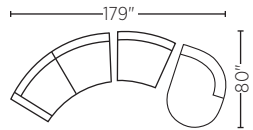

COMO

EST. 1959
ELITE
LEATHER
COMPANY

COMO™

Arm Height: 23"
 Seat Height: 16"
 Seat Depth: 22"

22049AL-60
 22049A-31
 22049AR44-CH

(As shown.)

22049AL-60
 22049A-31
 22049AR44-CH

22049AL-60
 22049AR-CH

22049AL-60
 22049AR44-CH

22049AL-60
 Arm Left Sofa
 H: 27 D: 38 W: 125

22049AR-60
 Arm Right Sofa
 H: 27 D: 38 W: 125

22049AL-CH
 Arm Left Chaise
 H: 27 D: 80 W: 54

22049AR-CH
 Arm Right Chaise
 H: 27 D: 80 W: 54

22049A-31
 Armless Chair
 H: 27 D: 38 W: 44

22049AL44-CH
 Arm Left Small Chaise
 H: 27 D: 70 W: 44

22049AR44-CH
 Arm Right Small Chaise
 H: 27 D: 70 W: 44

STYLE NOTES

Available in polished stainless steel legs only.
 Available in high resilient 1.8 density polyurethane foam seating only.
 Drawings are not to scale.