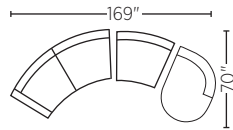

COMO

EST. 1959
ELITE
LEATHER
COMPANY

COMO™

Arm Height: 23"
 Seat Height: 16"
 Seat Depth: 22"

22049AL-60
 22049A-31
 22049AR44-CH

(As shown.)

22049AL-60
 22049A-31
 22049AR44-CH

22049AL-60
 22049AR-CH

22049AL-60
 22049AR44-CH

22049AL-60
 Arm Left Sofa
 H: 27 D: 38 W: 125

22049AR-60
 Arm Right Sofa
 H: 27 D: 38 W: 125

22049AL-CH
 Arm Left Chaise
 H: 27 D: 80 W: 54

22049AR-CH
 Arm Right Chaise
 H: 27 D: 80 W: 54

22049A-31
 Armless Chair
 H: 27 D: 38 W: 44

22049AL44-CH
 Arm Left Small Chaise
 H: 27 D: 70 W: 44

22049AR44-CH
 Arm Right Small Chaise
 H: 27 D: 70 W: 44

STYLE NOTES

Available in polished stainless steel legs only.
 Available in high resilient 1.8 density polyurethane foam seating only.
 Drawings are not to scale.