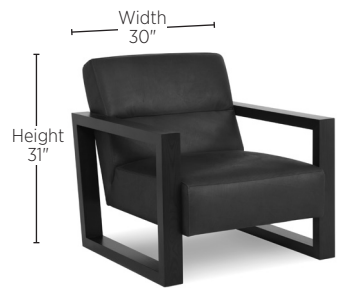

BOND

EST. 1959
ELITE
LEATHER
COMPANY

BOND™

Arm Height: 22"
Seat Height: 16"
Seat Depth: 23"

22030-24
Chair
H: 31 D: 36 W: 30

STYLE NOTES
Available in Walnut wood finish only.
Drawings are not to scale.

ADDITIONAL VIEWS