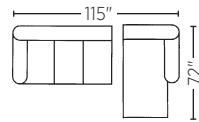

BURBANK

EST. 1959
ELITE
LEATHER
COMPANY

BURBANK™

Arm Height: 27"
 Seat Height: 18"
 Seat Depth: 20"

19012AL-72
 19012AR-CH

(As shown.)

19012AL-CH
 19012AR-72

19012-72
 Sofa
 H: 31 D: 34 W: 82

19012-24
 Chair
 H: 31 D: 34 W: 34

19012AL-72
 Arm Left Sofa
 H: 31 D: 34 W: 78

19012AR-72
 Arm Right Sofa
 H: 31 D: 34 W: 78

19012AL-CH
 Arm Left Chaise
 H: 31 D: 72 W: 37

19012AR-CH
 Arm Right Chaise
 H: 31 D: 72 W: 37

19012-O
 Ottoman
 H: 17 D: 22 W: 28

STYLE NOTES

Down and Feather seating standard, excluding ottoman.
 Available in solid American Walnut wood finish only.
 Drawings are not to scale.