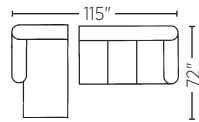

BURBANK

EST. 1959
ELITE
LEATHER
COMPANY

BURBANK™

Arm Height: 27"
 Seat Height: 18"
 Seat Depth: 20"

19012AL-72
 19012AR-CH

(As shown.)

19012AL-CH
 19012AR-72

19012-72
 Sofa
 H: 31 D: 34 W: 82

19012-24
 Chair
 H: 31 D: 34 W: 34

19012AL-72
 Arm Left Sofa
 H: 31 D: 34 W: 78

19012AR-72
 Arm Right Sofa
 H: 31 D: 34 W: 78

19012AL-CH
 Arm Left Chaise
 H: 31 D: 72 W: 37

19012AR-CH
 Arm Right Chaise
 H: 31 D: 72 W: 37

19012-O
 Ottoman
 H: 17 D: 22 W: 28

STYLE NOTES

Down and Feather seating standard, excluding ottoman.
 Available in solid American Walnut wood finish only.
 Drawings are not to scale.