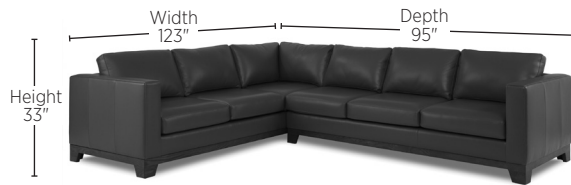

DYLAN

EST. 1959
ELITE
LEATHER
COMPANY

DYLAN™

Arm Height: 27"
 Seat Height: 18"
 Seat Depth: 22"

20015AL-79P
 20015RS-79P

20015LS-79P
 20015AR-79P
 (As shown.)

20015-79P
 Sofa
 H: 33 D: 37 W: 93

20015AL-79P
 Arm Left Sofa
 H: 33 D: 37 W: 86

20015AR-79P
 Arm Right Sofa
 H: 33 D: 37 W: 86

20015LS-79P
 Arm Left
 Right Return Back
 H: 33 D: 37 W: 95

20015RS-79P
 Arm Right
 Left Return Back
 H: 33 D: 37 W: 95

STYLE NOTES

Comes standard with High-Resiliency Foam Fill.
 Drawings are not to scale.