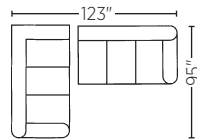

DYLAN

EST. 1959
ELITE
LEATHER
COMPANY

DYLAN™

Arm Height: 27"
 Seat Height: 18"
 Seat Depth: 22"

20015AL-79P
 20015RS-79P

20015LS-79P
 20015AR-79P
 (As shown.)

20015-79P
 Sofa
 H: 33 D: 37 W: 93

20015AL-79P
 Arm Left Sofa
 H: 33 D: 37 W: 86

20015AR-79P
 Arm Right Sofa
 H: 33 D: 37 W: 86

20015LS-79P
 Arm Left
 Right Return Back
 H: 33 D: 37 W: 95

20015RS-79P
 Arm Right
 Left Return Back
 H: 33 D: 37 W: 95

STYLE NOTES

Comes standard with High-Resiliency Foam Fill.
 Drawings are not to scale.