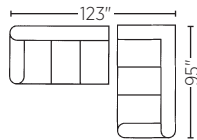

DYLAN

EST. 1959
ELITE
LEATHER
COMPANY

DYLAN™

Arm Height: 27"
 Seat Height: 18"
 Seat Depth: 22"

20015AL-79P
 20015RS-79P

20015LS-79P
 20015AR-79P
 (As shown.)

20015-79P
 Sofa
 H: 33 D: 37 W: 93

20015AL-79P
 Arm Left Sofa
 H: 33 D: 37 W: 86

20015AR-79P
 Arm Right Sofa
 H: 33 D: 37 W: 86

20015LS-79P
 Arm Left
 Right Return Back
 H: 33 D: 37 W: 95

20015RS-79P
 Arm Right
 Left Return Back
 H: 33 D: 37 W: 95

STYLE NOTES

Comes standard with High-Resiliency Foam Fill.
 Drawings are not to scale.