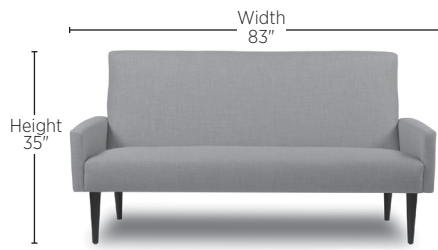

# FORTUNA

EST. 1959  
ELITE  
LEATHER  
COMPANY

# FORTUNA™

Arm Height: 22"  
Seat Height: 17"  
Seat Depth: 24"

2902-66  
Sofa  
H: 35 D: 28 W: 83

2902-20  
Chair  
H: 35 D: 28 W: 37

2902-O  
Ottoman  
H: 17 D: 21 W: 21

## STYLE NOTES

Available in Coffee Bean wood finish only.  
Available in high resilient 1.8 density polyurethane foam seating only.  
Drawings are not to scale.