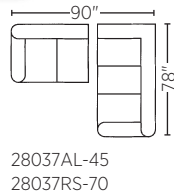

GRAFTON™

FOR GRAFTON & PIERMONT:
Arm Height: 24"
Seat Height: 19"
Seat Depth: 23"

PIERMONT™

www.eliteleather.com

©2015 ELITE LEATHER COMPANY. ALL RIGHTS RESERVED.

GRAFTON

PIERMONT

STYLE NOTES

Standard wood finish is Walnut. Both styles have the same body, with the exception of the arm design. Drawings are not to scale.