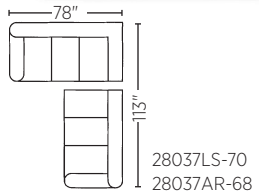

GRAFTON™

FOR GRAFTON & PIERMONT:
Arm Height: 24"
Seat Height: 19"
Seat Depth: 23"

PIERMONT™

www.eliteleather.com

©2015 ELITE LEATHER COMPANY. ALL RIGHTS RESERVED.

GRAFTON

PIERMONT

STYLE NOTES

Standard wood finish is Walnut. Both styles have the same body, with the exception of the arm design. Drawings are not to scale.