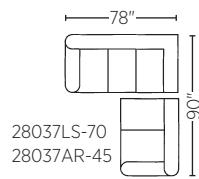

28037AL-45
28037RS-70

28037LS-70
28037AR-45

www.eliteleather.com

©2015 ELITE LEATHER COMPANY. ALL RIGHTS RESERVED.

GRAFTON

PIERMONT

STYLE NOTES

Standard wood finish is Walnut. Both styles have the same body, with the exception of the arm design. Drawings are not to scale.