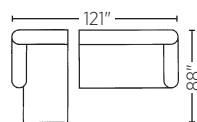

KYOTO

EST. 1959
ELITE
LEATHER
COMPANY

KYOTO™

Arm Height: 27"
 Seat Height: 19"
 Seat Depth: 23"

22051AL-76P
 22051AR-76P

(As shown.)

22051AL-CHP
 22051AR-76P

22051-76P
 Sofa
 H: 34 D: 37 W: 86

22051-26P
 Chair
 H: 34 D: 37 W: 36

22051AL-76P
 Arm Left Sofa
 H: 34 D: 37 W: 81

22051AR-76P
 Arm Right Sofa
 H: 34 D: 37 W: 81

22051AL-CHP
 Arm Left Chaise
 H: 34 D: 88 W: 37

22051AR-CHP
 Arm Right Chaise
 H: 34 D: 88 W: 37

STYLE NOTES

Comes standard with High-Resiliency Foam Fill.
 Drawings are not to scale.