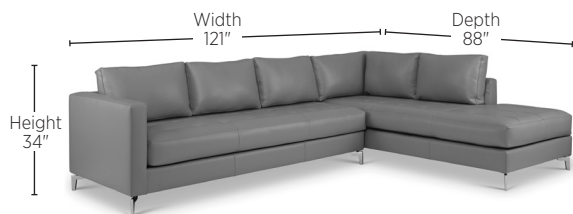

KYOTO

EST. 1959
ELITE
LEATHER
COMPANY

KYOTO™

Arm Height: 27"
 Seat Height: 19"
 Seat Depth: 23"

22051AL-76P
 22051AR-76P

(As shown.)

22051AL-CHP
 22051AR-76P

22051-76P
 Sofa
 H: 34 D: 37 W: 86

22051-26P
 Chair
 H: 34 D: 37 W: 36

22051AL-76P
 Arm Left Sofa
 H: 34 D: 37 W: 81

22051AR-76P
 Arm Right Sofa
 H: 34 D: 37 W: 81

22051AL-CHP
 Arm Left Chaise
 H: 34 D: 88 W: 37

22051AR-CHP
 Arm Right Chaise
 H: 34 D: 88 W: 37

STYLE NOTES

Comes standard with High-Resiliency Foam Fill.
 Drawings are not to scale.