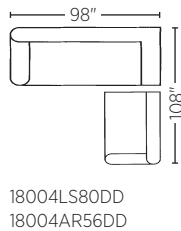

SUGGESTED CONFIGURATIONS

STYLE NOTES

Comes standard with Down and Feather Blend.
Pillows not included in fabric or leather.
Drawings are not to scale.

www.eliteleather.com

©2017 ELITE LEATHER COMPANY. ALL RIGHTS RESERVED.