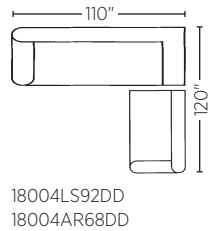

SUGGESTED CONFIGURATIONS

STYLE NOTES

Comes standard with Down and Feather Blend.
Pillows not included in fabric or leather.
Drawings are not to scale.

www.eliteleather.com

©2017 ELITE LEATHER COMPANY. ALL RIGHTS RESERVED.