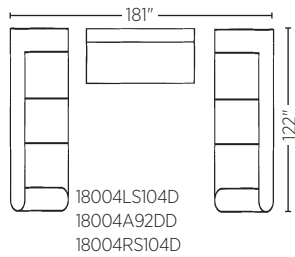

SUGGESTED CONFIGURATIONS

STYLE NOTES

Comes standard with Down and Feather Blend.
Pillows not included in fabric or leather.
Drawings are not to scale.

www.eliteleather.com

©2017 ELITE LEATHER COMPANY. ALL RIGHTS RESERVED.