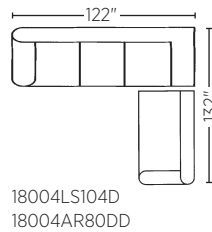

SUGGESTED CONFIGURATIONS

STYLE NOTES

Comes standard with Down and Feather Blend.
Pillows not included in fabric or leather.
Drawings are not to scale.

www.eliteleather.com

©2017 ELITE LEATHER COMPANY. ALL RIGHTS RESERVED.